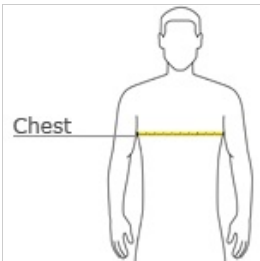

Heavy Cotton™ 100% Cotton T-Shirt. 5000

- 5.3-ounce, 100% US cotton
- 99/1 cotton/poly (Ash)
- 90/10 cotton/poly (Sport Grey, Antique Cherry Red, Antique Irish Green, Antique Jade Dome, Antique Orange, Antique Sapphire)
- 50/50 cotton/poly (Blackberry, Dark Heather, Heather Military Green, Heather Navy, Heather Radiant Orchid, Heather Red, Heather Sapphire, Lilac, Midnight, Neon Blue, Neon Green, Russet, Sunset, Tweed, Safety Green, Safety Orange, Safety Pink, Graphite Heather)
- Non-topstitched, classic width, rib collar
- Taped neck and shoulders
- Recycled, high-performing black tear-away label
- Classic fit, seamless body

front

back

Due to the nature of 50/50 cotton/poly neon fabrics, special care must be taken throughout the printing process.
 Please note: This product is transitioning from tear-away labels to recycled, high-performing black tear-away labels.
 Your order may contain a combination of both labels.

HOW TO MEASURE

CHEST WIDTH
 Measure under the arm and around the fullest part of the chest with arms down, keeping tape horizontal.

SIZE CHART

	S	M	L	XL	2XL	3XL	4XL	5XL
Chest	34-36	38-40	42-44	46-48	50-52	54-56	58-60	62-64